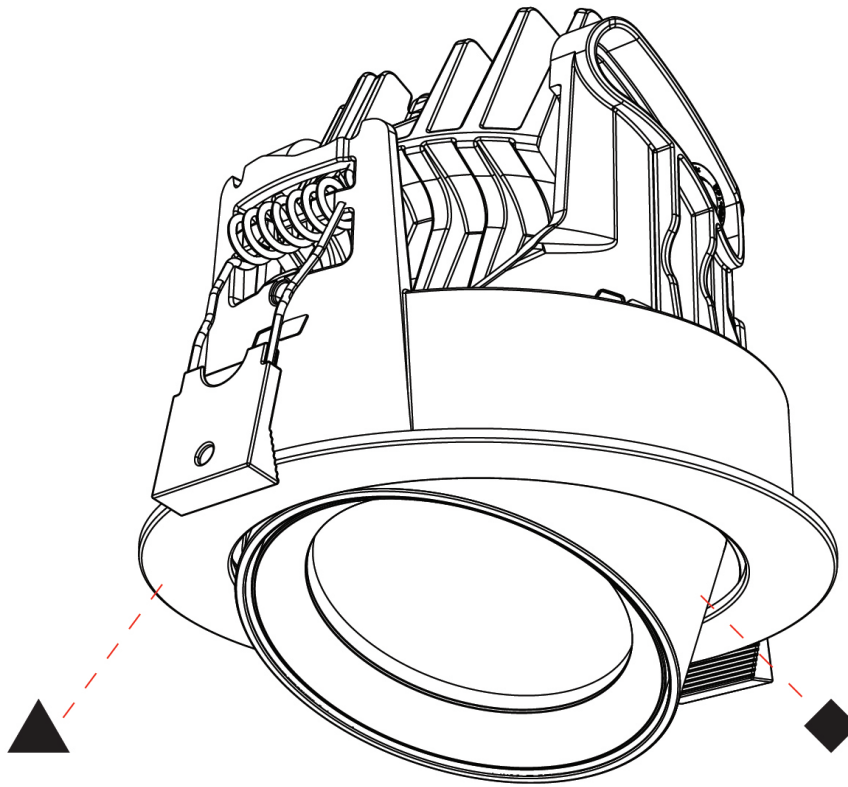

CENTRIQ ROUND ADJUSTABLE RECESSED

A35977-

PROJECT _____

TYPE _____

SPECIFIER _____

QUANTITY _____

DATE _____